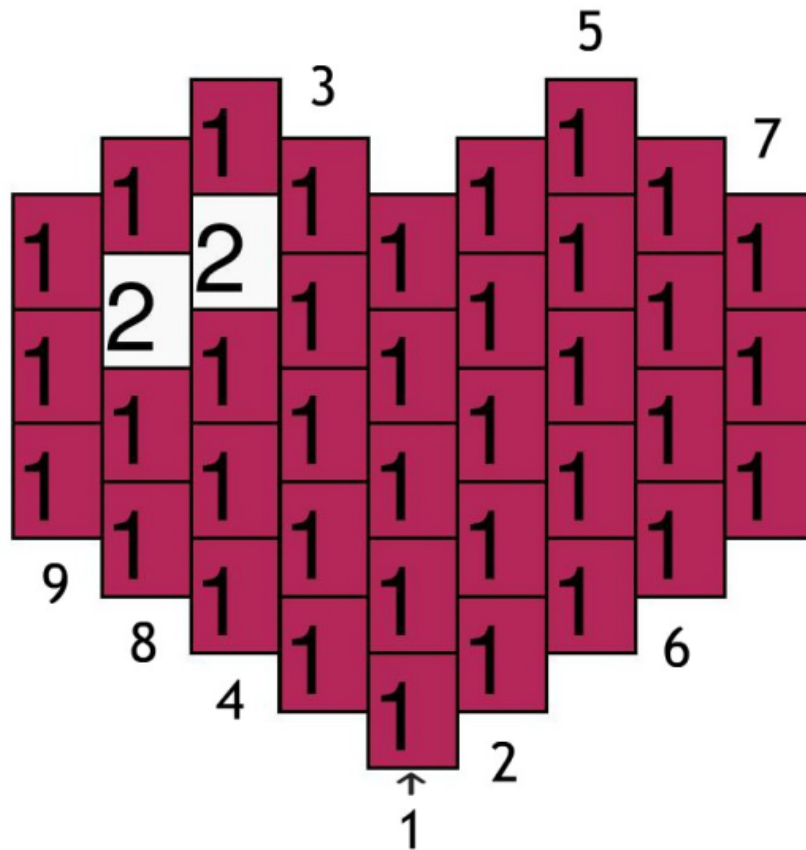

Mini Heart Pattern

Bead Pattern by Bead Crumbs
www.BeadCrumbsHawaii.com

Suggested Materials:
Delica Beads 11/0
Fireline Crystal 6lb
Beading Needle Sz 12

Bead Chart

- Chart #:1
DB-162
Opaque Red AB
Count:37
- Chart #:2
DB-201
White Pearl Ceylon
Count:2